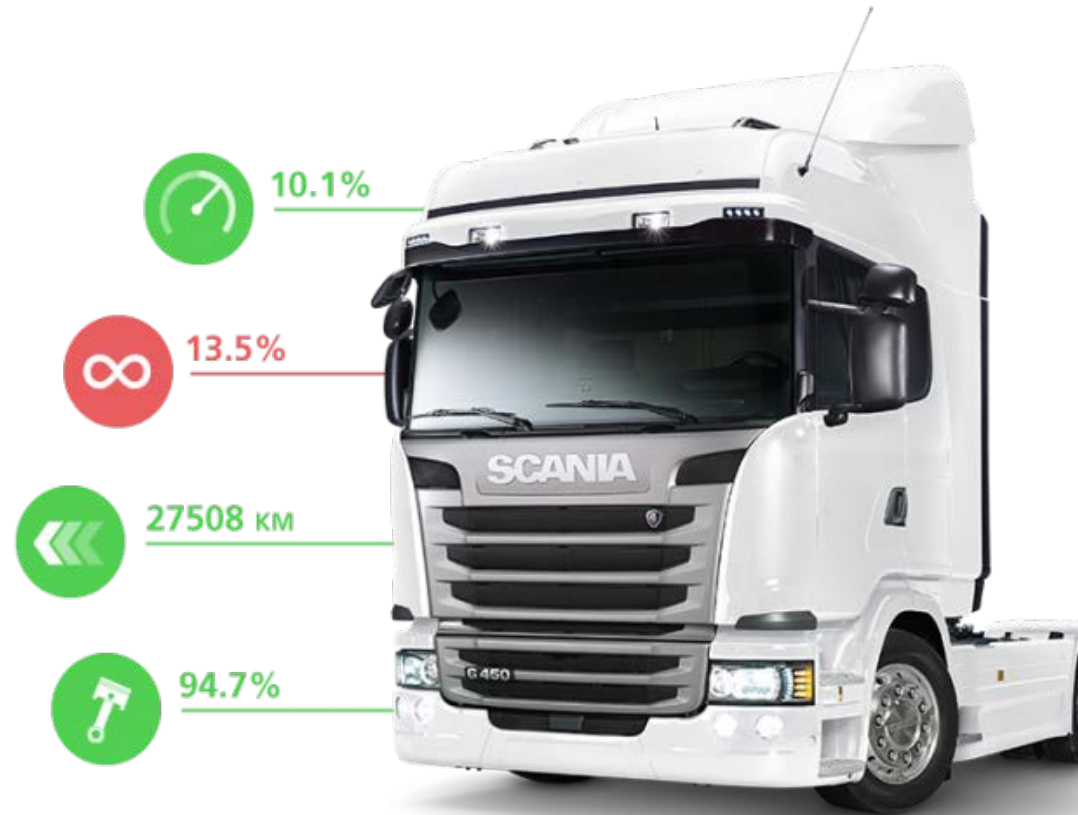

GASKET REPLACEMENT

- Heat converters
- Predictive maintenance
- Tailored per unit and conditions

POWER METERS

- Hourly averages
- Events
- Housing automation
- Energy optimization

TRUCKS

- Several networks between Stockholm and Madrid
- Different conditions
 - Similar truck